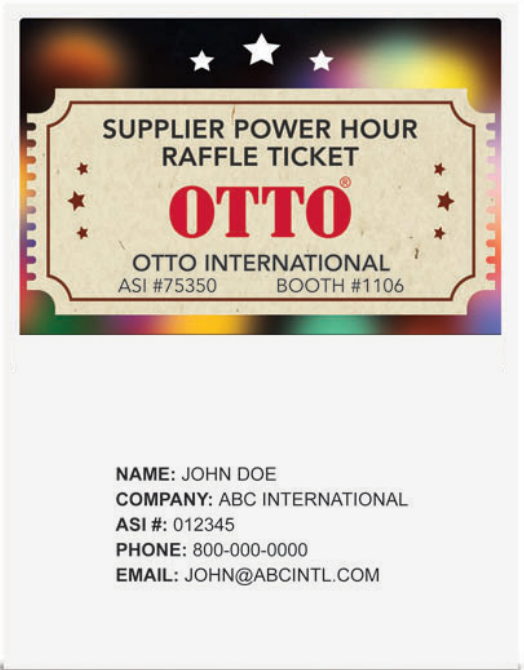

NAME: JOHN DOE
COMPANY: ABC INTERNATIONAL
ASI #: 012345
PHONE: 800-000-0000
EMAIL: JOHN@ABCINTL.COM

Don't delay — schedule your Supplier Power Hour Raffle today!

☐ **YES, I want to schedule an *ASI Show* Supplier Power Hour Raffle!**

1. ☐ *ASI Show*® Orlando   ☐ *ASI Show*® Dallas   ☐ *ASI Show*® Chicago

Advertising Opportunities

1. ☐ Supplier Power Hour Raffle (One Day – Limited Availability) $1,250
2. ☐ Supplier Power Hour Raffle (Two Days – Limited Availability) $1,750

TOTAL: _____

☐ Please use the credit card *ASI Show* has on file.

☐ Please contact me about using a credit card.

Company name: _____ asi/ _____

Your name: _____ Title: _____

Business Phone: _____ Business Fax: _____

Email: _____

Fax this form to 866-709-6740.

For more information, call your *ASI Show* account manager at 800-546-3300 or visit www.asishow.com.